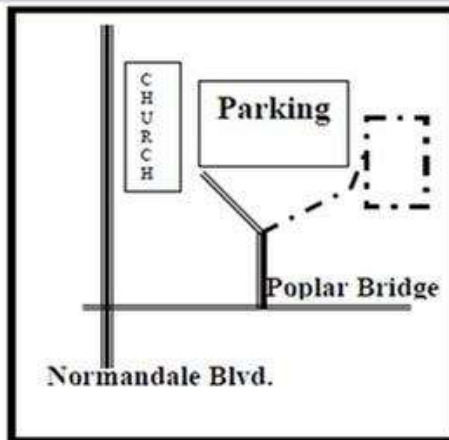

Directions to St. Michael's Lutheran Church Meeting Location

Address:

St. Michael's Church
9201 Normandale Blvd.
Bloomington MN 55437

From Crosstown – Hwy 62:

Exit on Highway 100 South. 100 South becomes Normandale Blvd after 494. Continue South to 94th/Poplar Bridge Road, turn Left (East). Take first Left into Driveway, stay left into Parking lot. Church is to the left of the parking lot.

From Interstate 494:

Take the Normandale Blvd. Exit (South). Continue to 94th/Poplar Bridge Road, turn Left (East). Take first Left into Driveway stay left into Parking lot.