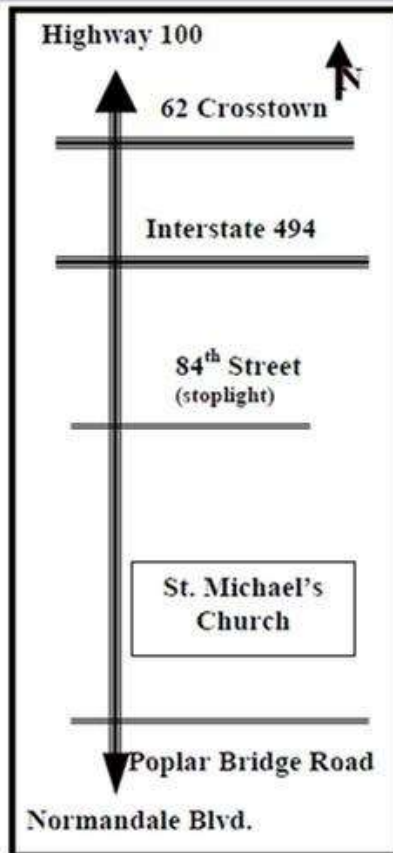

Directions to St. Michael's Lutheran Church Meeting Location

Address:

St. Michael's Church
9201 Normandale Blvd.
Bloomington MN 55437

From Crosstown – Hwy 62:

Exit on Highway 100 South. 100 South becomes Normandale Blvd after 494. Continue South to 94th/Poplar Bridge Road, turn Left (East). Take first Left into Driveway, stay left into Parking lot. Church is to the left of the parking lot.

From Interstate 494:

Take the Normandale Blvd. Exit (South). Continue to 94th/Poplar Bridge Road, turn Left (East). Take first Left into Driveway stay left into Parking lot.